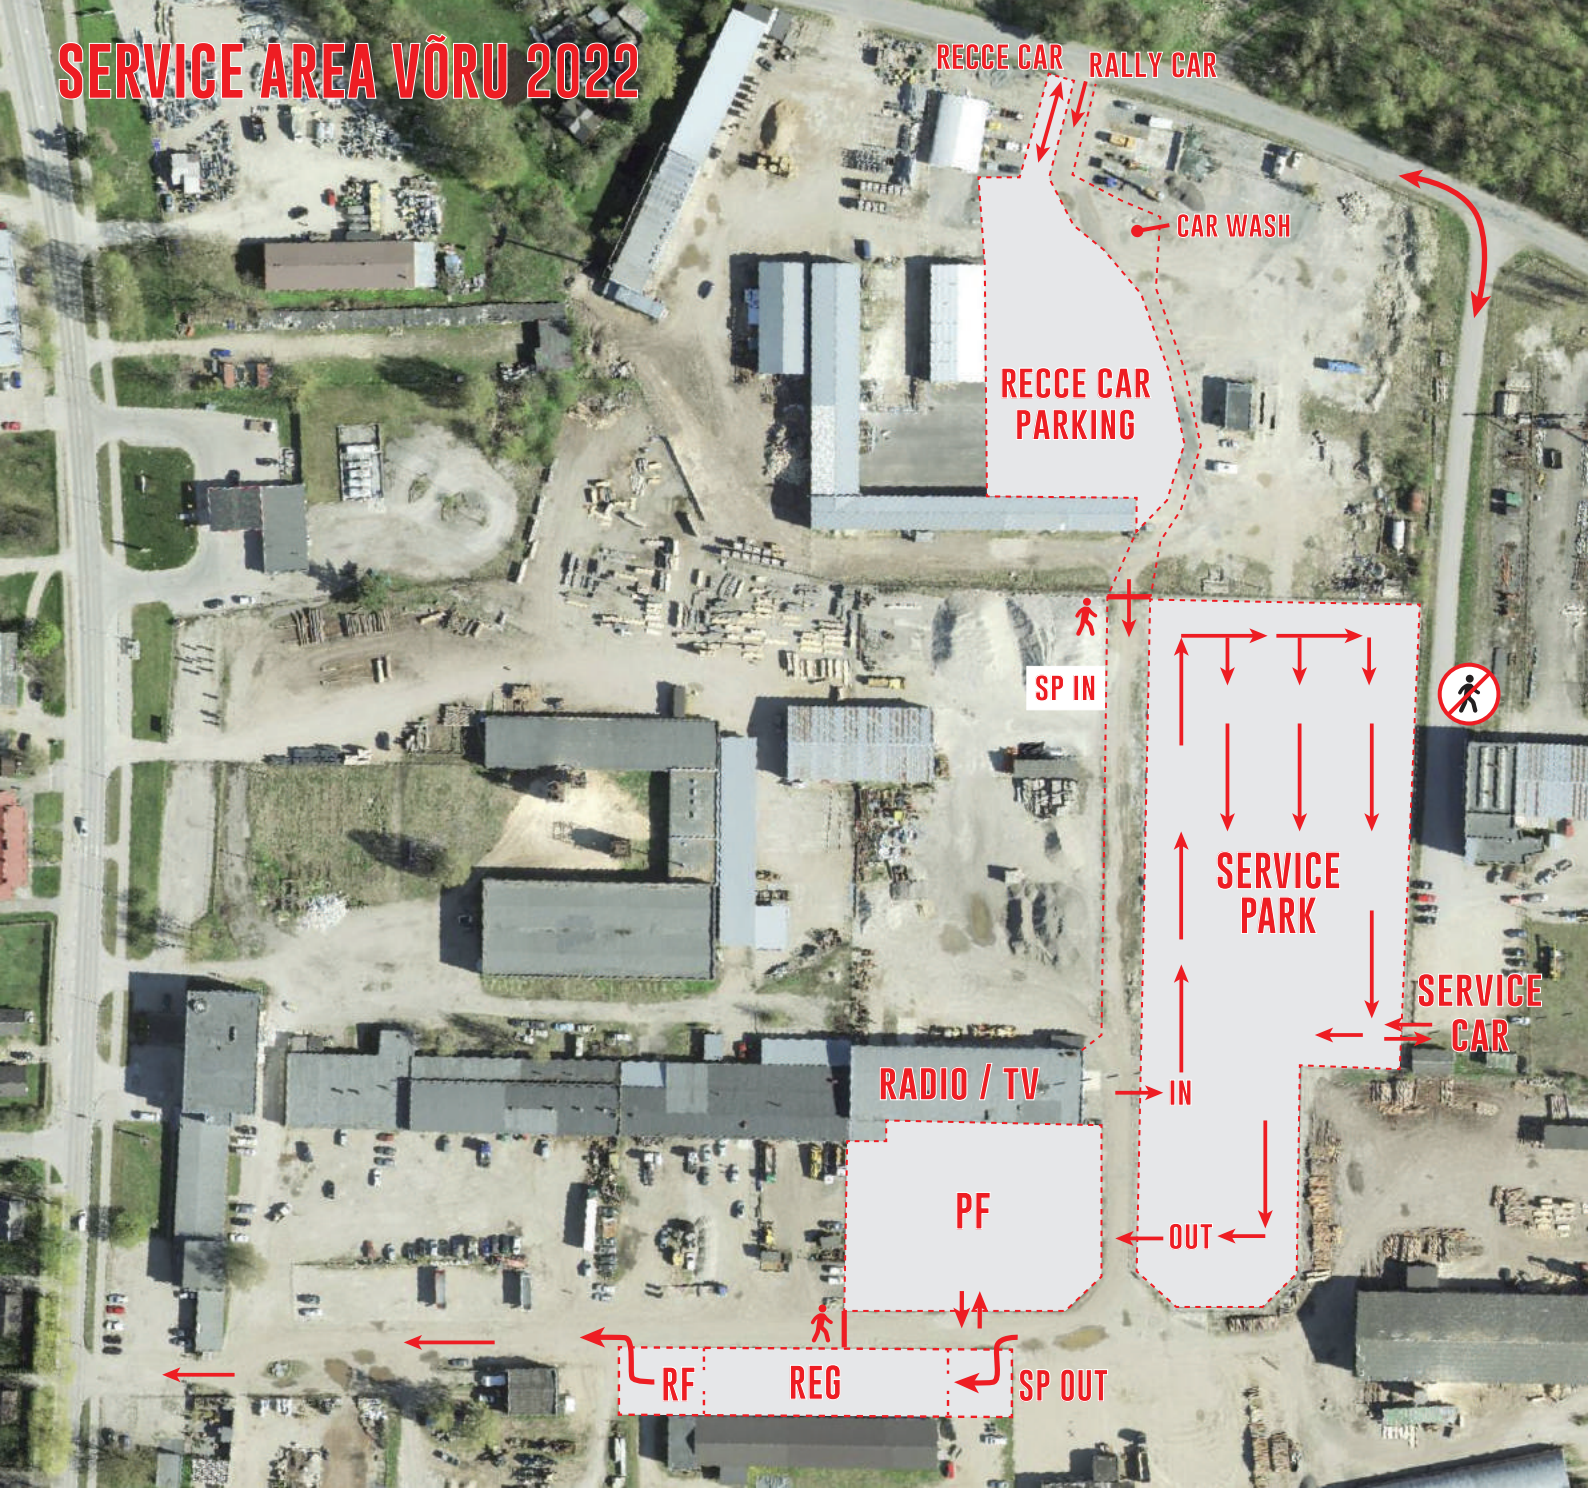

SERVICE AREA VÕRU 2022

RECCE CAR

RALLY CAR

CAR WASH

RECCE CAR
PARKING

SP IN

SERVICE
PARK

SERVICE
CAR

RADIO / TV

IN

PF

OUT

RF

REG

SP OUT