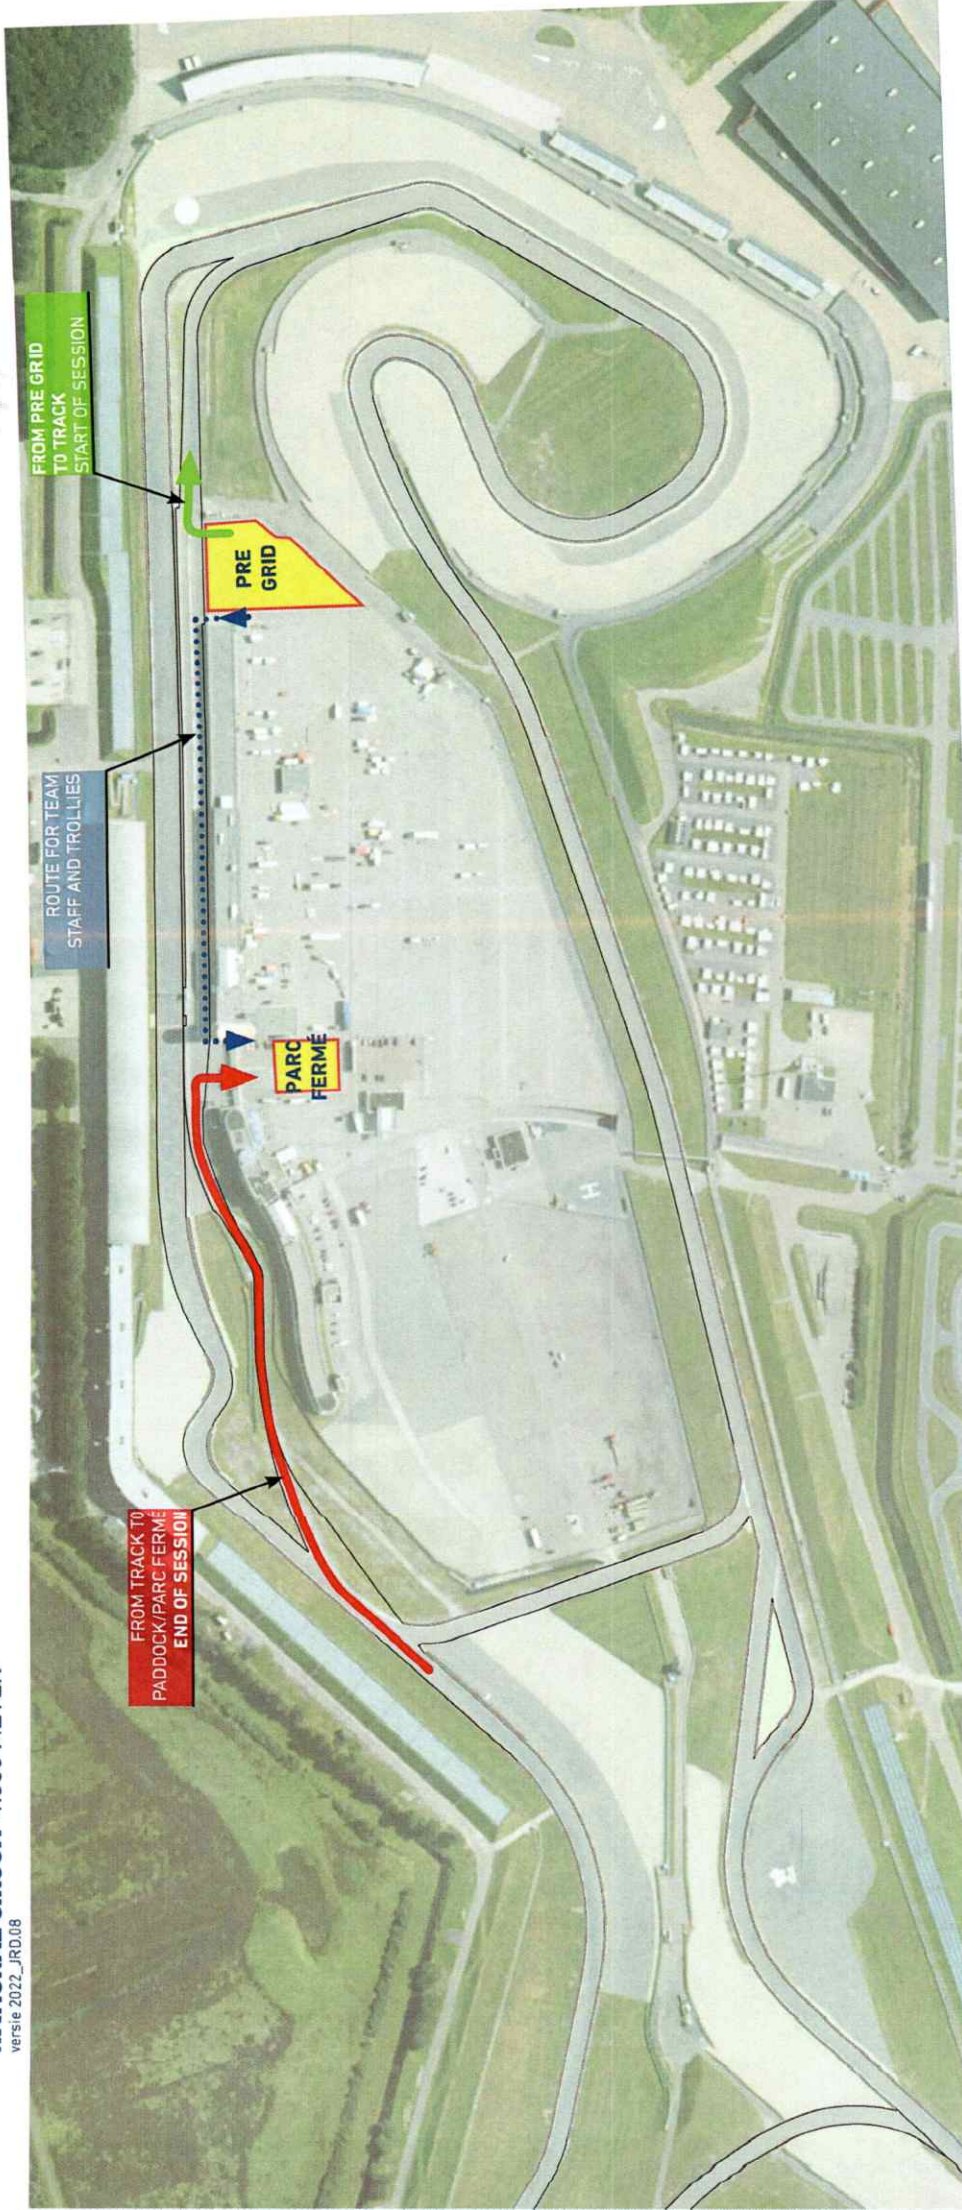

ROUTING TO AND FROM THE TRACK

SUPERCAR CHALLENGE, FORD FIESTA SPRINT CUP, MAZDA MX-5 CUP,
PORSCHE CARRERA CUP BENELUXNK HTGT & TRIUMPH COMPETITIONS

NATIONAL CIRCUIT 4.555 METER

versie 2022_JRD.08

JACK'S RACING DAY
5/6/7 AUGUSTUS 2022

TT CIRCUIT ASSEN DE HAAR 9, 9405 TE ASSEN / 52° 57' 41.63" N, 6° 31' 23.89" E
LENGTH 4.562/4.555 M. / WIDTH 10-14 M. / LONGEST STRAIGHT 487 M. / LEFT CORNERS 6 / RIGHT CORNERS 12

www.ttcircuit.com