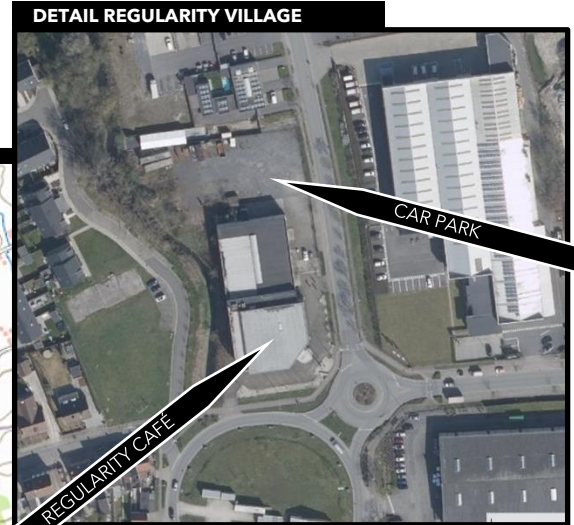

EVENT MAP

3

REGULARITY VILLAGE

N50°56'52" E03°09'07"

1

WELCOME CENTER

N50°56'29" E03°08'33"

2

SCRUTINEERING

N50°55'46" E03°11'36"

 aanbevolen reisroute vanaf snelweg (afrit 7) tot 'Rally Welcome Center'