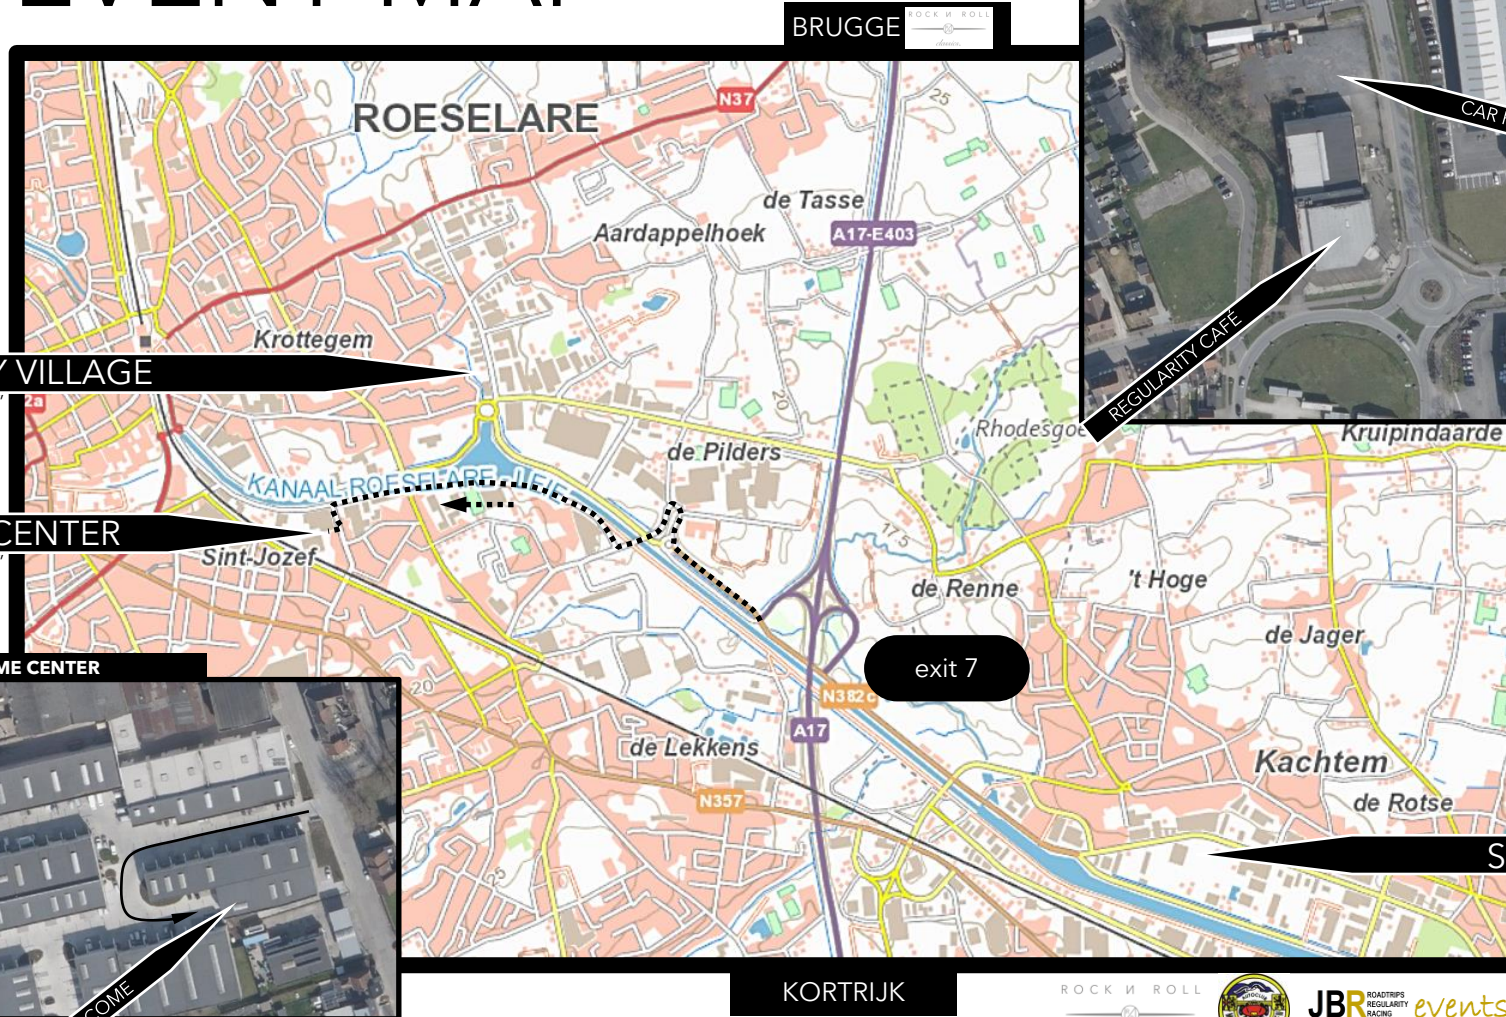

EVENT MAP

3

REGULARITY VILLAGE

N50°56'52" E03°09'07"

1

WELCOME CENTER

N50°56'29" E03°08'33"

2

SCRUTINEERING

N50°55'46" E03°11'36"

 aanbevolen reisroute vanaf snelweg (afrit 7) tot 'Rally Welcome Center'